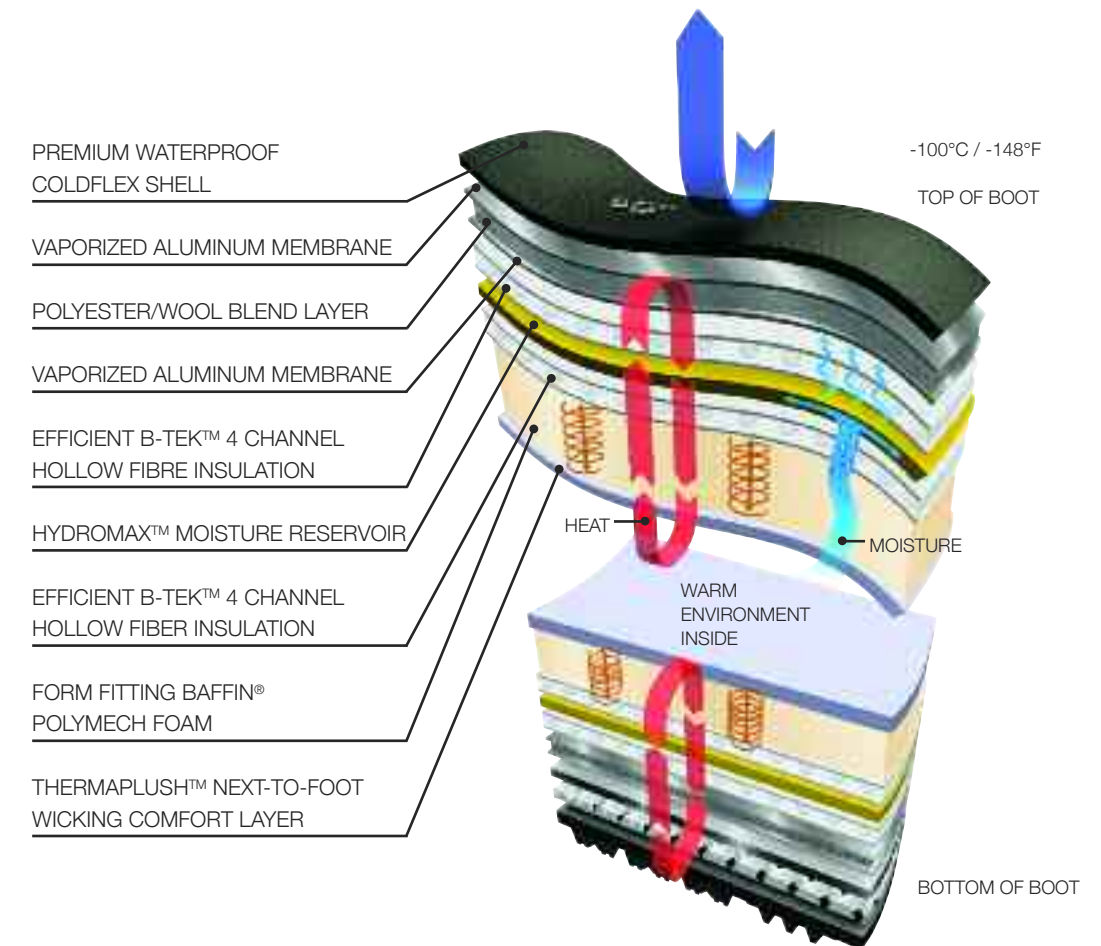

DESIGNED FOR EXTREME COLD

Inner Boot System: Our multi-layer inner boot creates a warm environment because body moisture is wicked away. A Hydromax™ layer, combined with Baffin's proprietary B-Tek™ (four channel hollow fibre) layer acts as a moisture control system keeping the foam dry and funneling water vapour out of the boot. Our innermost layer, Baffin's Thermaplush™, is a next-to-skin material that feels remarkably soft and smooth. A vaporized aluminum membrane has a silver surface which reflects energy back toward the boot. Lastly, our waffle-comb foot-beds under the liners create a space for warm air under foot; and a double aluminum insole reflects cold toward the outsole. As we offer a wide range of temperature protection,

each series has a unique combination of these layers – sometimes doubling up where needed – to keep you warm in the most extreme conditions.

Compound Philosophy: At Baffin® we always use premium, high-quality raw materials to produce our various finished compounds for moulded bases and fully moulded boots. Various materials are sourced with the applications for which they will be used in mind. We flex each finished mould, with each compound blend, 50,000 times in a range of extreme cold temperatures to ensure their durability. Here is a breakdown of our proprietary compounds that you will find are combined to make each series or product unique.